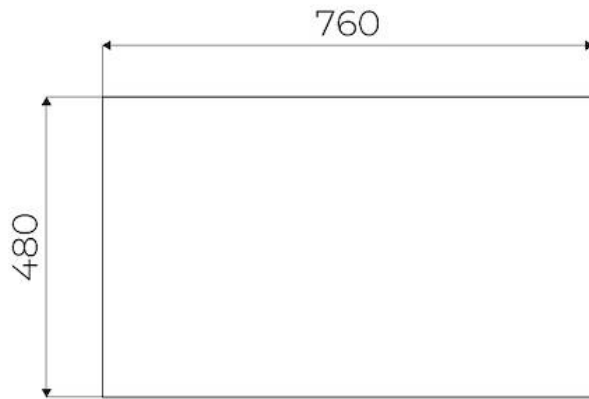

---

Grid Aluminum Black

---

Width 82 cm

---

Noise level 49 - 70 dB(A)

---

Cooking zones 210 x 190 mm - 2.100 (3.000)\* W

---

Dimensions 820 x 520 x h 220 mm

---

Heating element	Four zones
Operation	Suction hood (filtering mode with optional carbon filters)
Suction speed	10 suction speeds (9 + 1 intensive)
Air flow rate	680 mc/h
Built-in hole	View technical data sheet
Total power	7.400** W
2 extended Bridge areas	7.400 W
Energy class	A+
Power settings	9 power settings per zone + Powerboost
Safety	Safety equipment
Type	Induction Hob
Type of commands	Touch Control
Notes:	**With the PowerControl function, the maximum power can be set in users from 1.400 to 7.400 W in 100 W steps *PowerBoost
Notes:	2 washable grease filters; Automatic delayed shutdown; Grease and carbon filter saturation warnings; Optional filtering operation with carbon filters.

## TECHNICAL DATA

9700 577 - KIT H6 cm

9700 580 - KIT H10 cm

FTS - cut out

FT - cut out

---