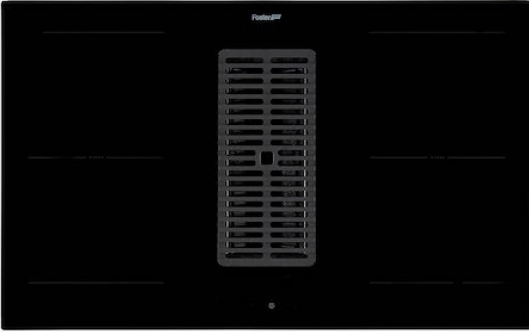

## ARYA BLACK

Induction Hobs

Code: 7392 246

### DETAILS

Coloring Black

---

Material Ceramic glass

---

Pressure 610 Pa

---

Supply 230 - 380 V (50/60 Hz)

---

Grid Aluminum Black

---

Width 82 cm

---

Noise level 49 - 70 dB(A)

---

Cooking zones 210 x 190 mm - 2.100 (3.000)\* W

---

Dimensions 820 x 520 x h 220 mm

---

Heating element	Four zones
Operation	Suction hood (filtering mode with optional carbon filters)
Suction speed	10 suction speeds (9 + 1 intensive)
Air flow rate	680 mc/h
Built-in hole	View technical data sheet
Total power	7.400** W
2 extended Bridge areas	7.400 W
Energy class	A+
Power settings	9 power settings per zone + Powerboost
Safety	Safety equipment
Type	Induction Hob
Type of commands	Touch Control
Notes:	**With the PowerControl function, the maximum power can be set in users from 1.400 to 7.400 W in 100 W steps *PowerBoost
Notes:	2 washable grease filters; Automatic delayed shutdown; Grease and carbon filter saturation warnings; Optional filtering operation with carbon filters.