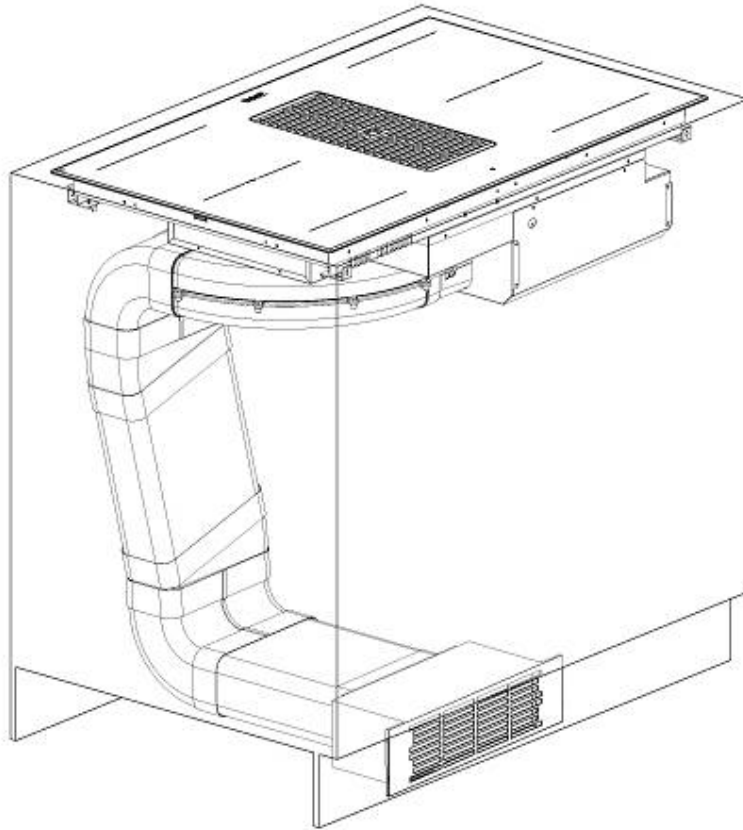

9700 580 - KIT H10 cm