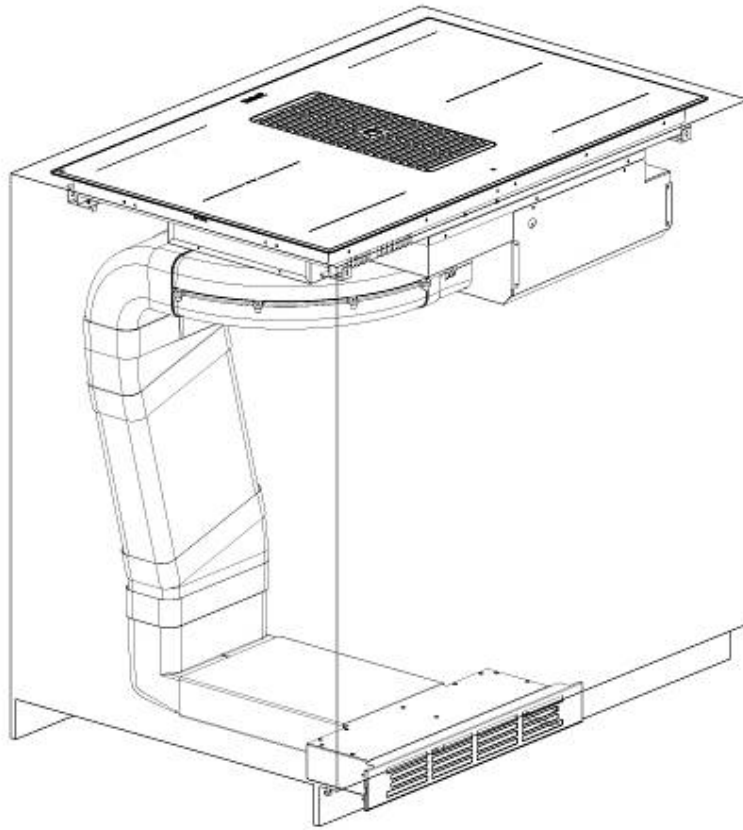

9700 577 - KIT H6 cm