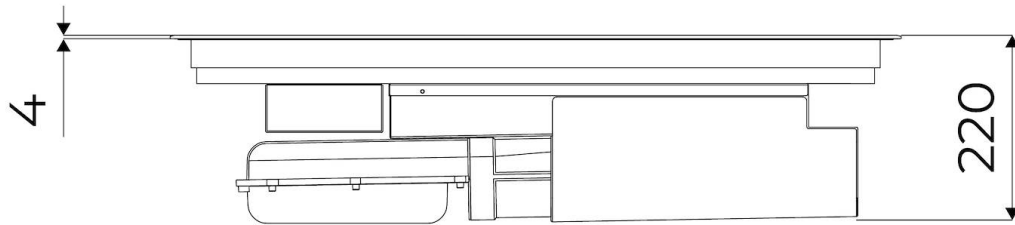

---

Grid Aluminum Black

---

Width 82 cm

---

Noise level 49 - 70 dB(A)

---

Cooking zones 210 x 190 mm - 2.100 (3.000)\* W

---

Dimensions 820 x 520 x h 220 mm

---

Heating element	Four zones
Operation	Suction hood (filtering mode with optional carbon filters)
Suction speed	10 suction speeds (9 + 1 intensive)
Air flow rate	680 mc/h
Built-in hole	View technical data sheet
Total power	7.400** W
2 extended Bridge areas	7.400 W
Energy class	A+
Power settings	9 power settings per zone + Powerboost
Safety	Safety equipment
Type	Induction Hob
Type of commands	Touch Control
Notes:	**With the PowerControl function, the maximum power can be set in users from 1.400 to 7.400 W in 100 W steps *PowerBoost
Notes:	2 washable grease filters; Automatic delayed shutdown; Grease and carbon filter saturation warnings; Optional filtering operation with carbon filters.

## TECHNICAL DATA

9700 577 - KIT H6 cm

9700 580 - KIT H10 cm

FTS - cut out

FT - cut out

---