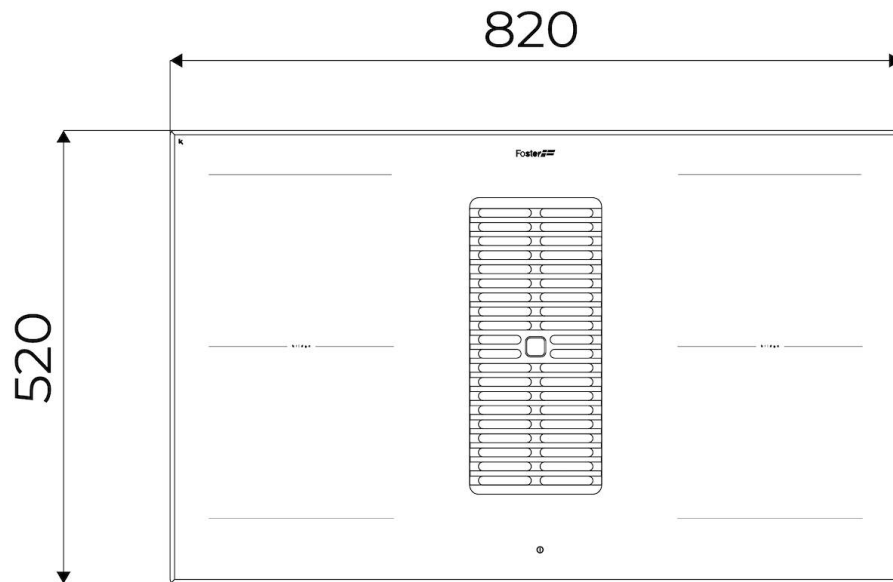

---

Grid Aluminum Black

---

Width 82 cm

---

Noise level 49 - 70 dB(A)

---

Cooking zones 210 x 190 mm - 2.100 (3.000)\* W

---

Dimensions 820 x 520 x h 220 mm

---

Heating element	Four zones
Operation	Suction hood (filtering mode with optional carbon filters)
Suction speed	10 suction speeds (9 + 1 intensive)
Air flow rate	680 mc/h
Built-in hole	View technical data sheet
Total power	7.400** W
2 extended Bridge areas	7.400 W
Energy class	A+
Power settings	9 power settings per zone + Powerboost
Safety	Safety equipment
Type	Induction Hob
Type of commands	Touch Control
Notes:	**With the PowerControl function, the maximum power can be set in users from 1.400 to 7.400 W in 100 W steps *PowerBoost
Notes:	2 washable grease filters; Automatic delayed shutdown; Grease and carbon filter saturation warnings; Optional filtering operation with carbon filters.

## TECHNICAL DATA

9700 577 - KIT H6 cm

9700 580 - KIT H10 cm

FTS - cut out

FT - cut out

---