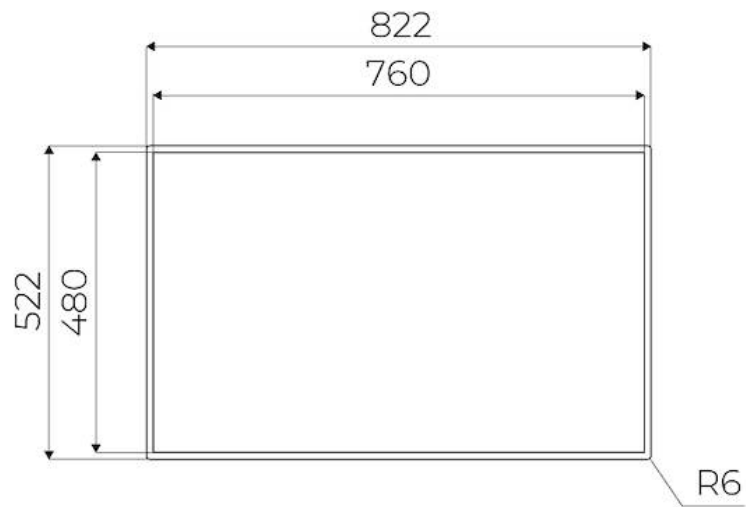

---

Grid Aluminum Black

---

Width 82 cm

---

Noise level 49 - 70 dB(A)

---

Cooking zones 210 x 190 mm - 2.100 (3.000)\* W

---

Dimensions 820 x 520 x h 220 mm

---

Heating element	Four zones
Operation	Suction hood (filtering mode with optional carbon filters)
Suction speed	10 suction speeds (9 + 1 intensive)
Air flow rate	680 mc/h
Built-in hole	View technical data sheet
Total power	7.400** W
2 extended Bridge areas	7.400 W
Energy class	A+
Power settings	9 power settings per zone + Powerboost
Safety	Safety equipment
Type	Induction Hob
Type of commands	Touch Control
Notes:	**With the PowerControl function, the maximum power can be set in users from 1.400 to 7.400 W in 100 W steps *PowerBoost
Notes:	2 washable grease filters; Automatic delayed shutdown; Grease and carbon filter saturation warnings; Optional filtering operation with carbon filters.

## TECHNICAL DATA

9700 577 - KIT H6 cm

9700 580 - KIT H10 cm

FTS - cut out

FT - cut out

---