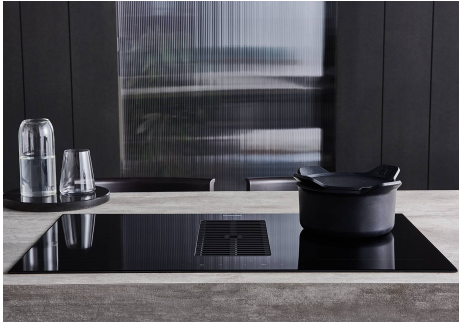

GALLERY

OPTIONAL ACCESSORIES